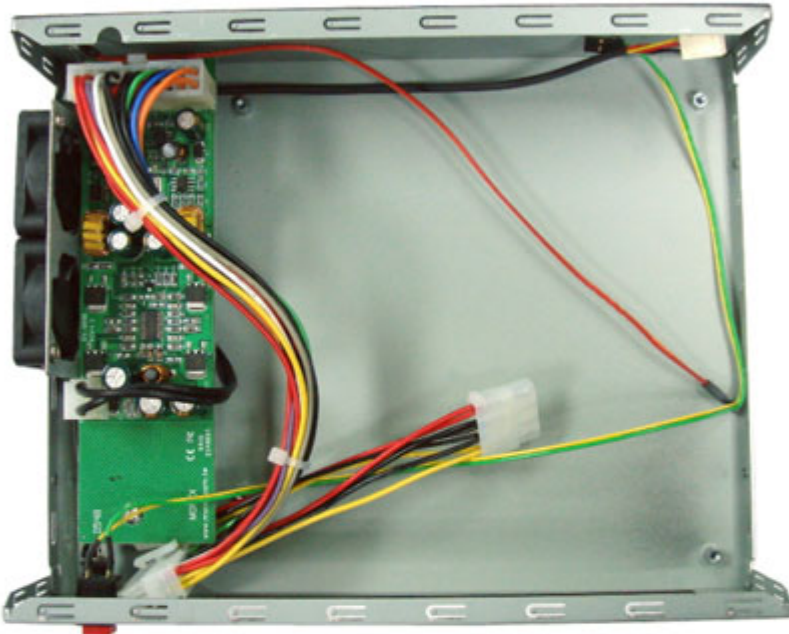

74.95 EUR  
incl. 19% VAT, plus [shipping](#)

Support:  [Drawing](#)

Model No	5677
M/B Form Factor	Mini-ITX (6.7"x 6.7")
Dimensions (D x W x H)	186x 259.5 x 58.5(mm) , 2.8L

Drive Bays	Internal 2.5*1
CD/DVD Device	N/A
PSU Form Factor	Internal Power Supply: 80W (12V) External Power Supply (A/C): 60W & 80W (12V)
Indicators	1 x Power Status
Front I/O	N/A
Rear I/O	COM*1, Power Button
Material	Steel
System Fans	N/A
Thickness	0.8mm
Container Loading	20':1800, 40':23800, 40'HQ:4400
Application	POS, Kiosk, Media Box, Digital Signage